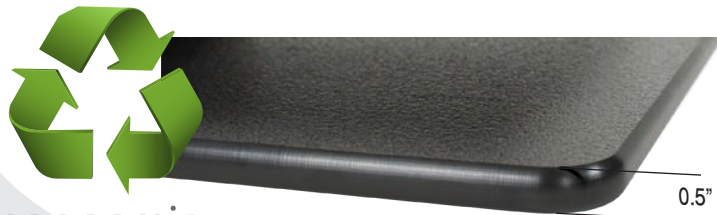

Easy Adjust Metal CPU Holder

**UCL30** \$82.00

Under Cabinet Light -  
 For shelves 30-36" Wide  
 (24" and 48" sizes available -  
 contact us for more information)

We believe that protecting Earth's delicate ecological structure is not only a sound business policy — it's good common sense.